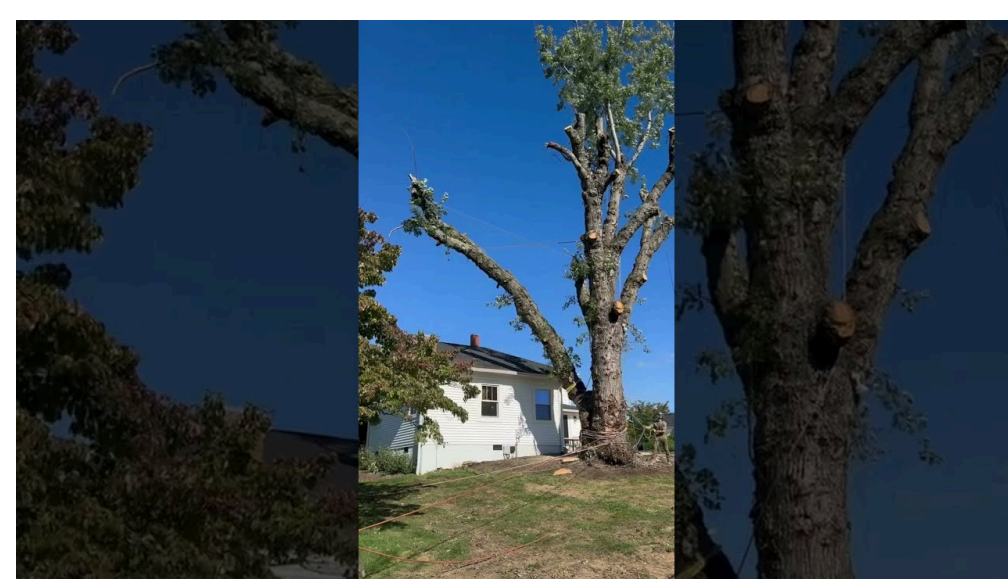

That design improvements along with each tornado, yet the press as well as time out rhythm continues to be. If you notice your project sits in some of the pauses, it likely carries out. The most effective communication in the course of an excitement is straightforward and also brief.

Choosing aid you can trust when the skies is still angry

Marketing verbiage vaporizes as soon as the storm begins. What remains are actually online reputation, preparedness, and a track record under tension. When you are actually taking into consideration Tree Elimination Acworth Ga options during or even after a tornado, try to find a few markers.

Insurance and also references. Seek verification of insurance as well as employees' comp, certainly not only guarantees. In the smog of a hurricane, documents can easily seem like rubbing. It is certainly not. It's the shield for your building and also for people working on it.

Experience in unexpected emergency jobs. Regular removals and Emergency Tree Removal Acworth are actually cousins, not identical twins. A workers can appear fine-tuned on a restful time and also obtain shaken at twelve o'clock at night. Firms that market Acworth Unexpected emergency Plant Elimination must manage to talk plainly regarding electrical balance, evening functions, and also staged response.