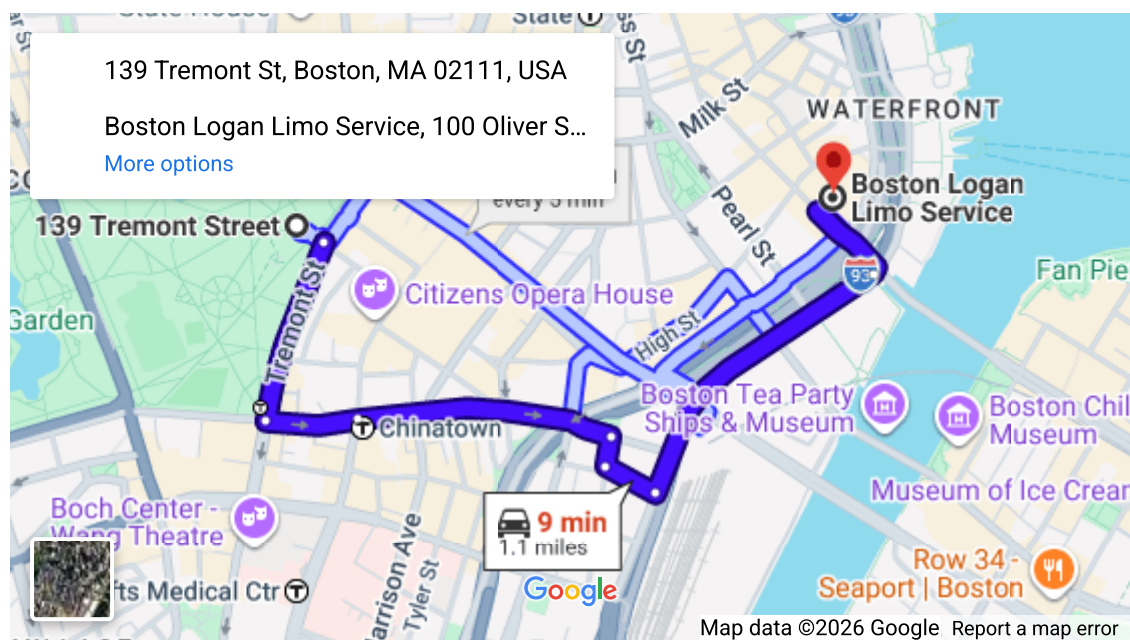

Boston Limo Service Medford MA Logan Airport Executive Car Service Medford, Massachusetts is positioned directly between Boston and the northern suburbs, making it a natural hub for commuters and travelers accessing Logan Airport via the I-93 and Route 28 corridors. For Medford residents seeking professional airport car service, Boston Logan Limo Service offers the kind of reliable, executive-standard transportation that makes every Logan Airport journey predictable and stress-free. The drive from Medford to Logan Airport takes travelers through some of Boston's most variable traffic zones, particularly around Sullivan Square, the Ted Williams Tunnel, and the airport approach roads. Boston Logan Limo Service's experienced drivers understand these routes and the timing required to navigate them [airport transportation Boston limo](#) at different hours of the day. Corporate travelers from Medford appreciate the ability to be productive in the vehicle rather than focused on driving and parking.

Boston Logan Limo Service | 100 Oliver St Suite 1400, Boston, MA 02110 | (617) 390-7996

Boston Logan Limo Service serves Medford 24 hours a day with a fleet of luxury sedans, SUVs, and limousines. The confirmation email before every pickup ensures Medford clients have their driver's details in advance. For return journeys from Logan Airport, the driver is waiting when passengers arrive at the designated limo service area in their terminal. Call (617) 390-7996 for Medford Logan Airport car service and Boston limo service.

# **Boston Logan Limo Service**

**100 Oliver St Suite 1400, Boston, MA 02110**

**(617) 390-7996**

**Logan Airport Limo | Boston, MA**